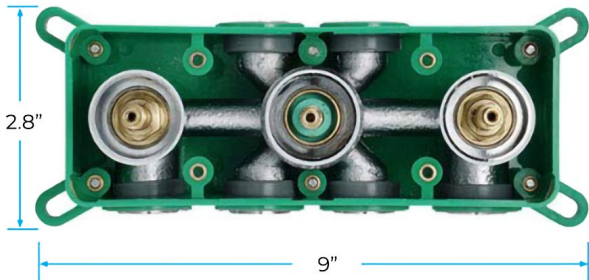

BATHSELECT LUXURY CHROME CURVED LED SHOWERHEAD CEILING REMOTE CONTROL WITH JET SPRAY SPECS

Specifications

- Installation Type: Ceiling Mount
- Feature: Rainfall Showerhead
- Material: Stainless Steel
- Surface Finish: Chrome
- Showerhead Finish: Polished
- Shower Shape: Rectangle
- Feature: LED

Shower Head Size:

Flow Rate
1.8 GPM / 6.8 LPM (rain Shower)

Mixer Size :

Hand Shower Size:

The minimum required water pressure is 0.05 MPa (0.5 bar).
Flow rate 2.5 GPM (9.5 LPM).

Body Jets Size:

Size: 50* 50 mm(2 inch)
Material: Brass
Feature: Can rotate 360 degrees
Flow Rate: 1.5 GPM / 5.7 LPM (each Body-spray)