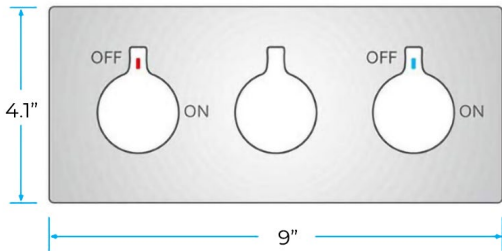

BATHSELECT LUXURY CHROME CURVED LED SHOWERHEAD CEILING REMOTE CONTROL WITH JET SPRAY SPECS

Specifications

- Installation Type: Ceiling Mount
- Feature: Rainfall Showerhead
- Material: Stainless Steel
- Surface Finish: Chrome
- Showerhead Finish: Polished
- Shower Shape: Rectangle
- Feature: LED

Shower Head Size:

Flow Rate
1.8 GPM / 6.8 LPM (rain Shower)

Mixer Size :

Hand Shower Size:

The minimum required water pressure is 0.05 MPa (0.5 bar).
Flow rate 2.5 GPM (9.5 LPM).

Body Jets Size:

Size: 50* 50 mm(2 inch)
Material: Brass
Feature: Can rotate 360 degrees
Flow Rate: 1.5 GPM / 5.7 LPM (each Body-spray)