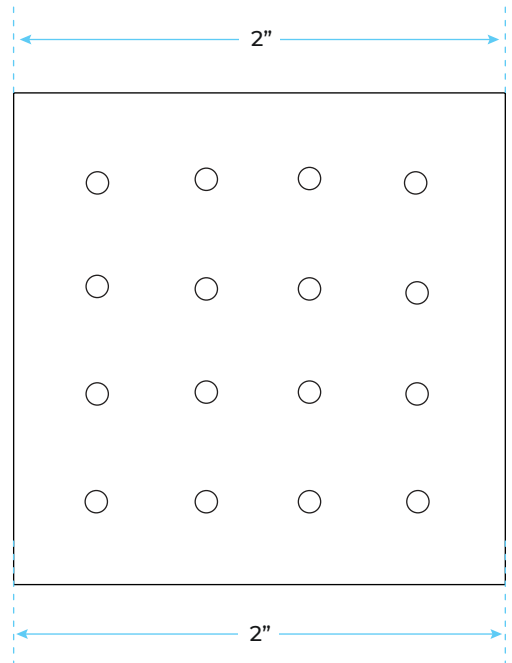

BATHSELECT LUXURY CHROME CURVED LED SHOWERHEAD CEILING REMOTE CONTROL WITH JET SPRAY SPECS

Specifications

- Installation Type: Ceiling Mount
- Feature: Rainfall Showerhead
- Material: Stainless Steel
- Surface Finish: Chrome
- Showerhead Finish: Polished
- Shower Shape: Rectangle
- Feature: LED

Shower Head Size:

Flow Rate
1.8 GPM / 6.8 LPM (rain Shower)

Mixer Size :

Hand Shower Size:

The minimum required water pressure is 0.05 MPa (0.5 bar).
Flow rate 2.5 GPM (9.5 LPM).

Body Jets Size:

Size: 50* 50 mm(2 inch)
Material: Brass
Feature: Can rotate 360 degrees
Flow Rate: 1.5 GPM / 5.7 LPM (each Body-spray)