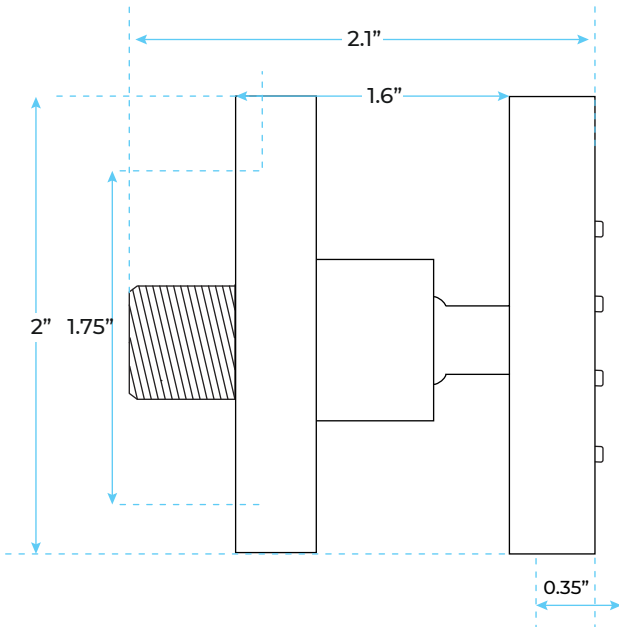

BATHSELECT LUXURY CHROME CURVED LED SHOWERHEAD CEILING REMOTE CONTROL WITH JET SPRAY SPECS

Specifications

- Installation Type: Ceiling Mount
- Feature: Rainfall Showerhead
- Material: Stainless Steel
- Surface Finish: Chrome
- Showerhead Finish: Polished
- Shower Shape: Rectangle
- Feature: LED

Shower Head Size:

Flow Rate
1.8 GPM / 6.8 LPM (rain Shower)

Mixer Size :

Hand Shower Size:

The minimum required water pressure is 0.05 MPa (0.5 bar).
Flow rate 2.5 GPM (9.5 LPM).

Body Jets Size:

Size: 50* 50 mm(2 inch)
Material: Brass
Feature: Can rotate 360 degrees
Flow Rate: 1.5 GPM / 5.7 LPM (each Body-spray)