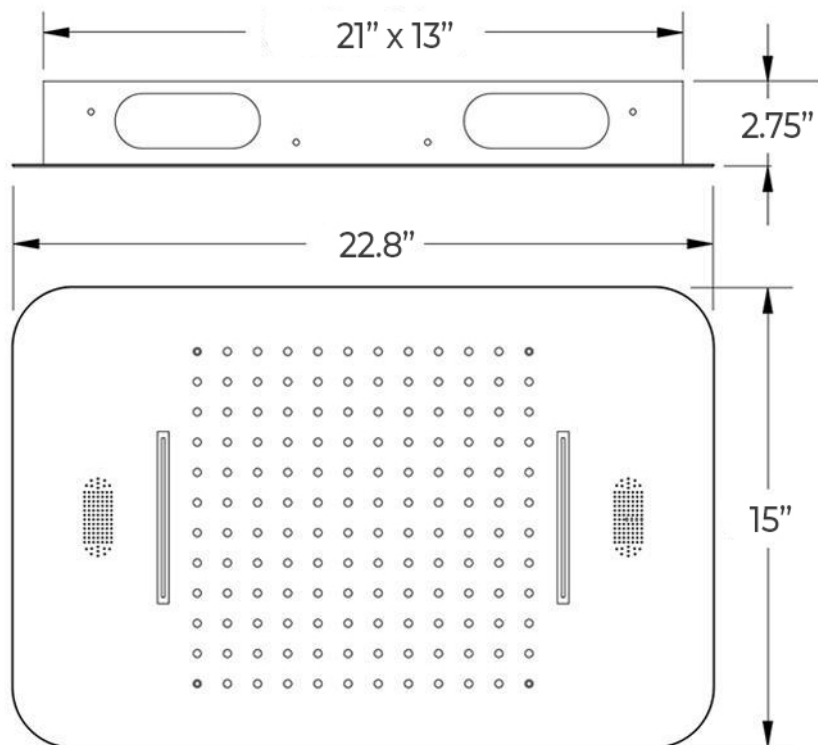

BATHSELECT LUXURY CHROME CURVED LED SHOWERHEAD CEILING REMOTE CONTROL WITH JET SPRAY SPECS

Specifications

- Installation Type: Ceiling Mount
- Feature: Rainfall Showerhead
- Material: Stainless Steel
- Surface Finish: Chrome
- Showerhead Finish: Polished
- Shower Shape: Rectangle
- Feature: LED

Shower Head Size:

Flow Rate
1.8 GPM / 6.8 LPM (rain Shower)

Mixer Size :

Hand Shower Size:

The minimum required water pressure is 0.05 MPa (0.5 bar).
Flow rate 2.5 GPM (9.5 LPM).

Body Jets Size:

Size: 50* 50 mm(2 inch)
Material: Brass
Feature: Can rotate 360 degrees
Flow Rate: 1.5 GPM / 5.7 LPM (each Body-spray)