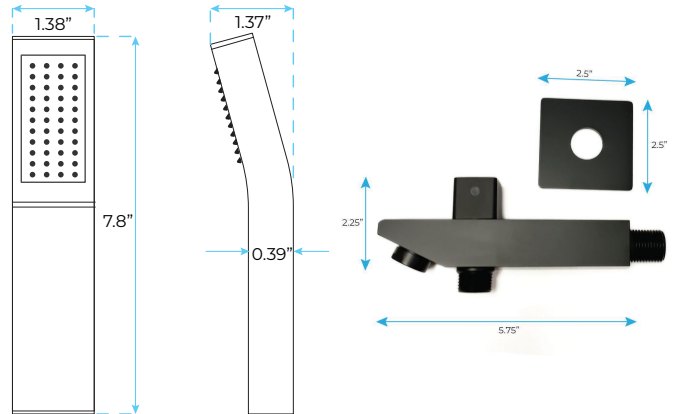

BATHSELECT LUXURY CHROME CURVED LED SHOWERHEAD CEILING REMOTE CONTROL WITH JET SPRAY SPECS

Specifications

- Installation Type: Ceiling Mount
- Feature: Rainfall Showerhead
- Material: Stainless Steel
- Surface Finish: Chrome
- Showerhead Finish: Polished
- Shower Shape: Rectangle
- Feature: LED

Shower Head Size:

Flow Rate
1.8 GPM / 6.8 LPM (rain Shower)

Mixer Size :

Hand Shower Size:

The minimum required water pressure is 0.05 MPa (0.5 bar).
Flow rate 2.5 GPM (9.5 LPM).

Body Jets Size:

Size: 50* 50 mm(2 inch)
Material: Brass
Feature: Can rotate 360 degrees
Flow Rate: 1.5 GPM / 5.7 LPM (each Body-spray)